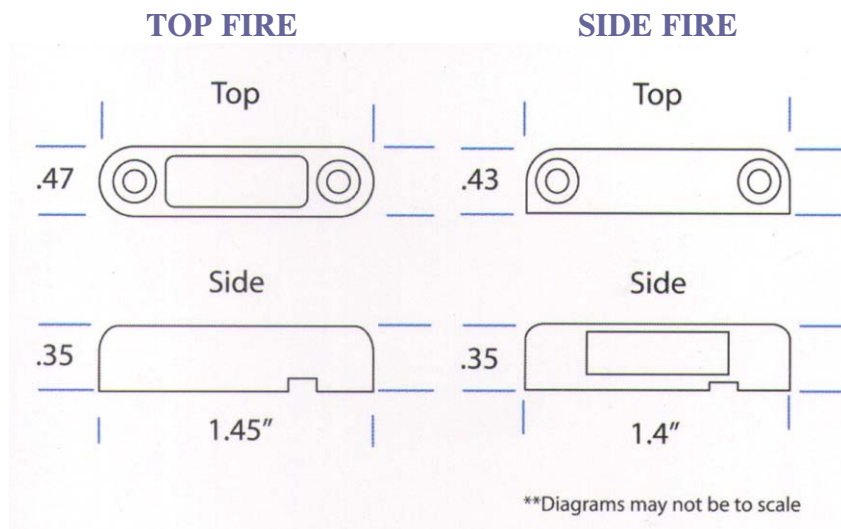

LED MINI LIGHTS

INPUT VOLTAGE:	12-15 VOLTS DC
CURRENT DRAW:	LESS THAN .06 AMPS PER UNIT
HOUSING SIZES:	SIDE LIGHT 1.4" 1x.43" w x .35" h TOP LIGHT 1.45" 1 x .47" 1x..35" h
MOUNTING:	3M DOUBLE SIDED TAPE and/or 2 STAINLESS STEEL SCREWS (included)
WIRING:	3 FT. 24 GAUGE SILVER STRANDED TEFLON COATED W/30" HEAT SHRINK TUBING
LAMP LIFE:	50,000 HOUR RATING
HOUSING COLORS:	WHITE, BLACK, CHROME, CLEAR
MATERIAL:	PLASTIC
LED COLOR OPTIONS:	WHITE, RED, BLUE, GREEN, AMBER