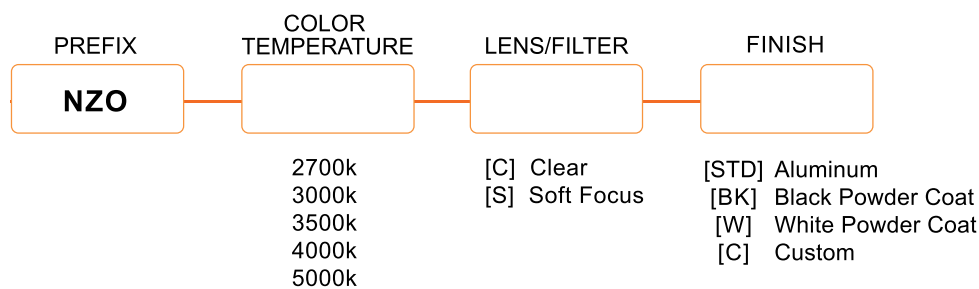

Ordering Guide

THE LED COMPANY
160 McCormick Ave, Costa Mesa, CA 92626

Phone: 714.862.2920
Fax: 714.492.1008
Email: sales@ledcohome.com
Web: www.ledcohome.com

Manufactured in the USA