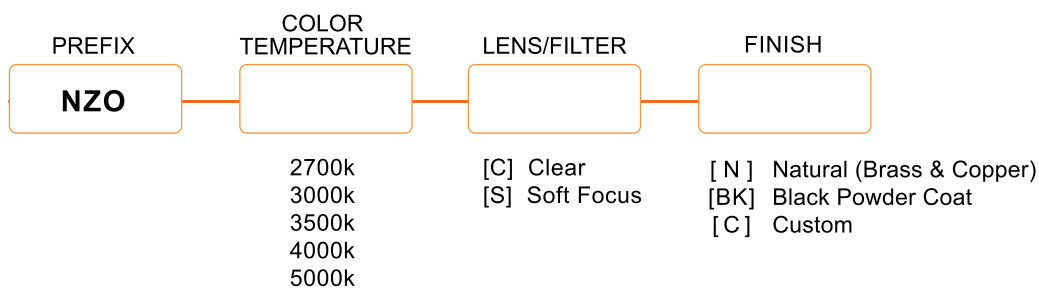

Ordering Guide

THE LED COMPANY
160 McCormick Ave, Costa Mesa, CA 92626

Phone: 714.862.2920
Fax: 714.492.1008
Email: sales@ledcohome.com
Web: www.ledcohome.com

Manufactured in the USA