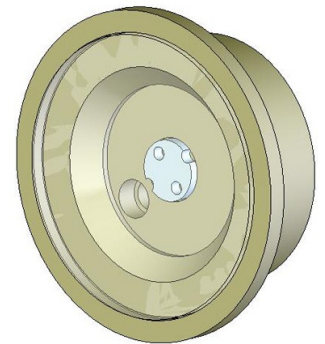

NZO LED LOW PROFILE FIXTURE

Specifications

Light Source	High-brightness LED (light emitting diode)
LED Life (L70)	50,000 hours average*
Input Voltage	11 - 15 VAC/VDC
Power Consumption	4 Watts
Color Temperature	2700k, 3000k, 3500k, 4000k, 5000k
CRI	80 Typical
Optic	120 Degree
Material	6061-T6 Aluminum
Lens	Clear or Soft Focus
Operating Temperature	-31F to 122F

*LED life is defined as the time to 70% lumen maintenance (L70)