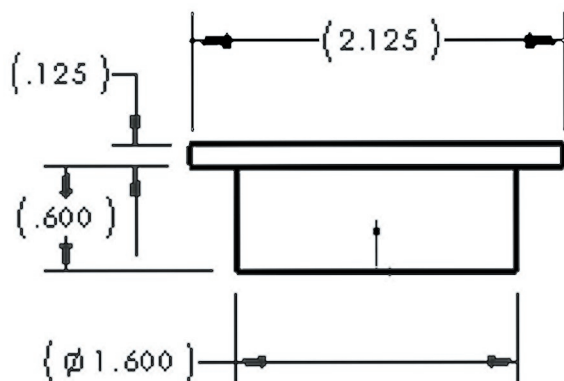

Compact Disc Light
2 1/8" diameter

APPLICATIONS:
Interior or Exterior
Cabinet & Niche Lighting
Step & Path Lighting
Used to Retro-Fit a wide
variety of fixtures

Low Profile

Eco-Friendly

Low Voltage

Multiple color
temperature options

61 Month Warranty

Description

The NZO is a low profile, low wattage unit that provides excellent service and durability for a wide range of applications.

Reliable, high performance lighting that is practically maintenance free, no bulb to change or parts to service.

Engineered specifically for LED Technology, the design of the NZO provides critical thermal transfer and heat removal.