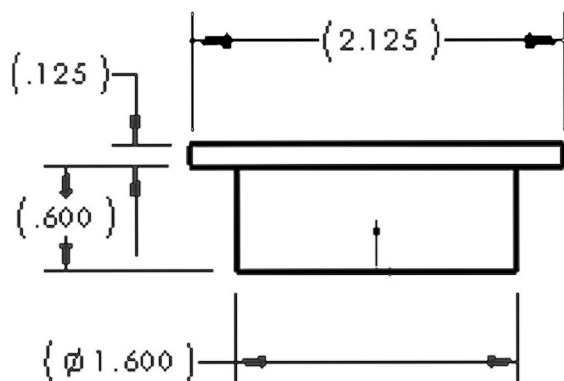

**Compact Disc Light
2 1/8" diameter**

**APPLICATIONS:
Interior or Exterior
Cabinet & Niche Lighting
Step & Path Lighting
Used to Retro-Fit a wide
variety of fixtures**

Low Profile

Eco-Friendly

Low Voltage

**Multiple color
temperature options**

61 Month Warranty

Description

The NZO is a low profile, low wattage unit that provides excellent service and durability for a wide range of applications.

Reliable, high performance lighting that is practically maintenance free, no bulb to change or parts to service.

Engineered specifically for LED Technology, the design of the NZO provides critical thermal transfer and heat removal.