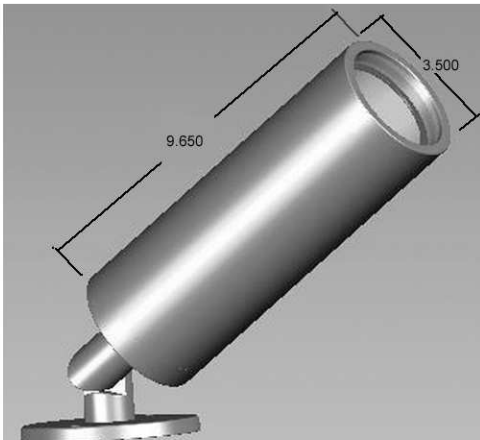

Large Pivot-Mount Bullet

- High Brightness COB Source
 - Machined 6061 Aluminum
 - Indoor / Outdoor
- Designed For Wet Locations
 - Multiple Beam Spreads
 - Multiple Power Options
 - Input: 100-277Vac
- Light Output: >1700lm@21W, 5000K Typical
- Operating Temp: -35C to 50C
 - 61 Month Warranty

Description

LED Life: >50,000 HOURS
Color Temp: 2700K, 3000K, 3500K, 4000K, 5000K
CRI: 85 Typical
Optics: Interchangeable Reflector
Driver: Integral or remote option
 Dimmable option

COLOR TEMP	OPTIC	WATTAGE	FINISH	FILTERS	DRIVER	DIMMING	MOUNT PLATE
2700K 3000K 3500K 4000K 5000K	18 DEGREE 30 DEGREE 55 DEGREE	15 (STD)	BRONZE BLACK NATURAL VERDE CUSTOM*	CLEAR HEX SOFT FOCUS	INTEGRAL REMOTE	YES NO	YES NO