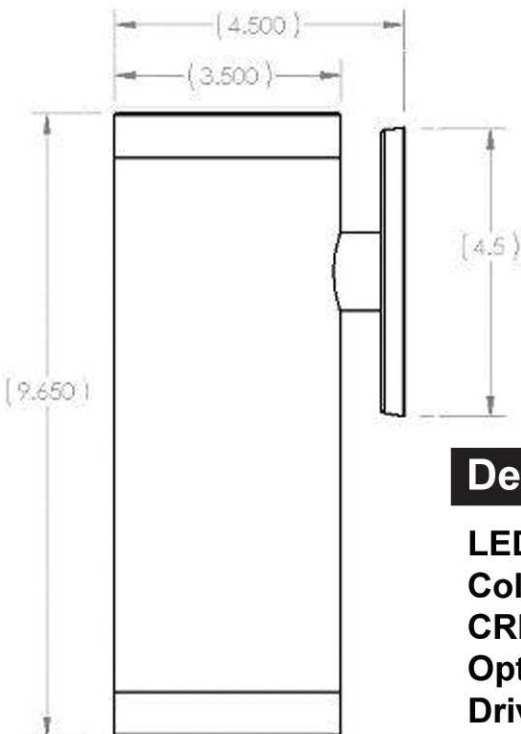

Wall Mount LED Sconce

- High Brightness COB Source
 - Machined 6061 Aluminum
 - Indoor / Outdoor
- Designed For Wet Locations
 - Multiple Beam Spreads
 - Multiple Power Options
 - Input: 100-277Vac
- Light Output: >1700lm@21W, 5000K Typical
- Operating Temp: -35C to 50C
 - 61 Month Warranty