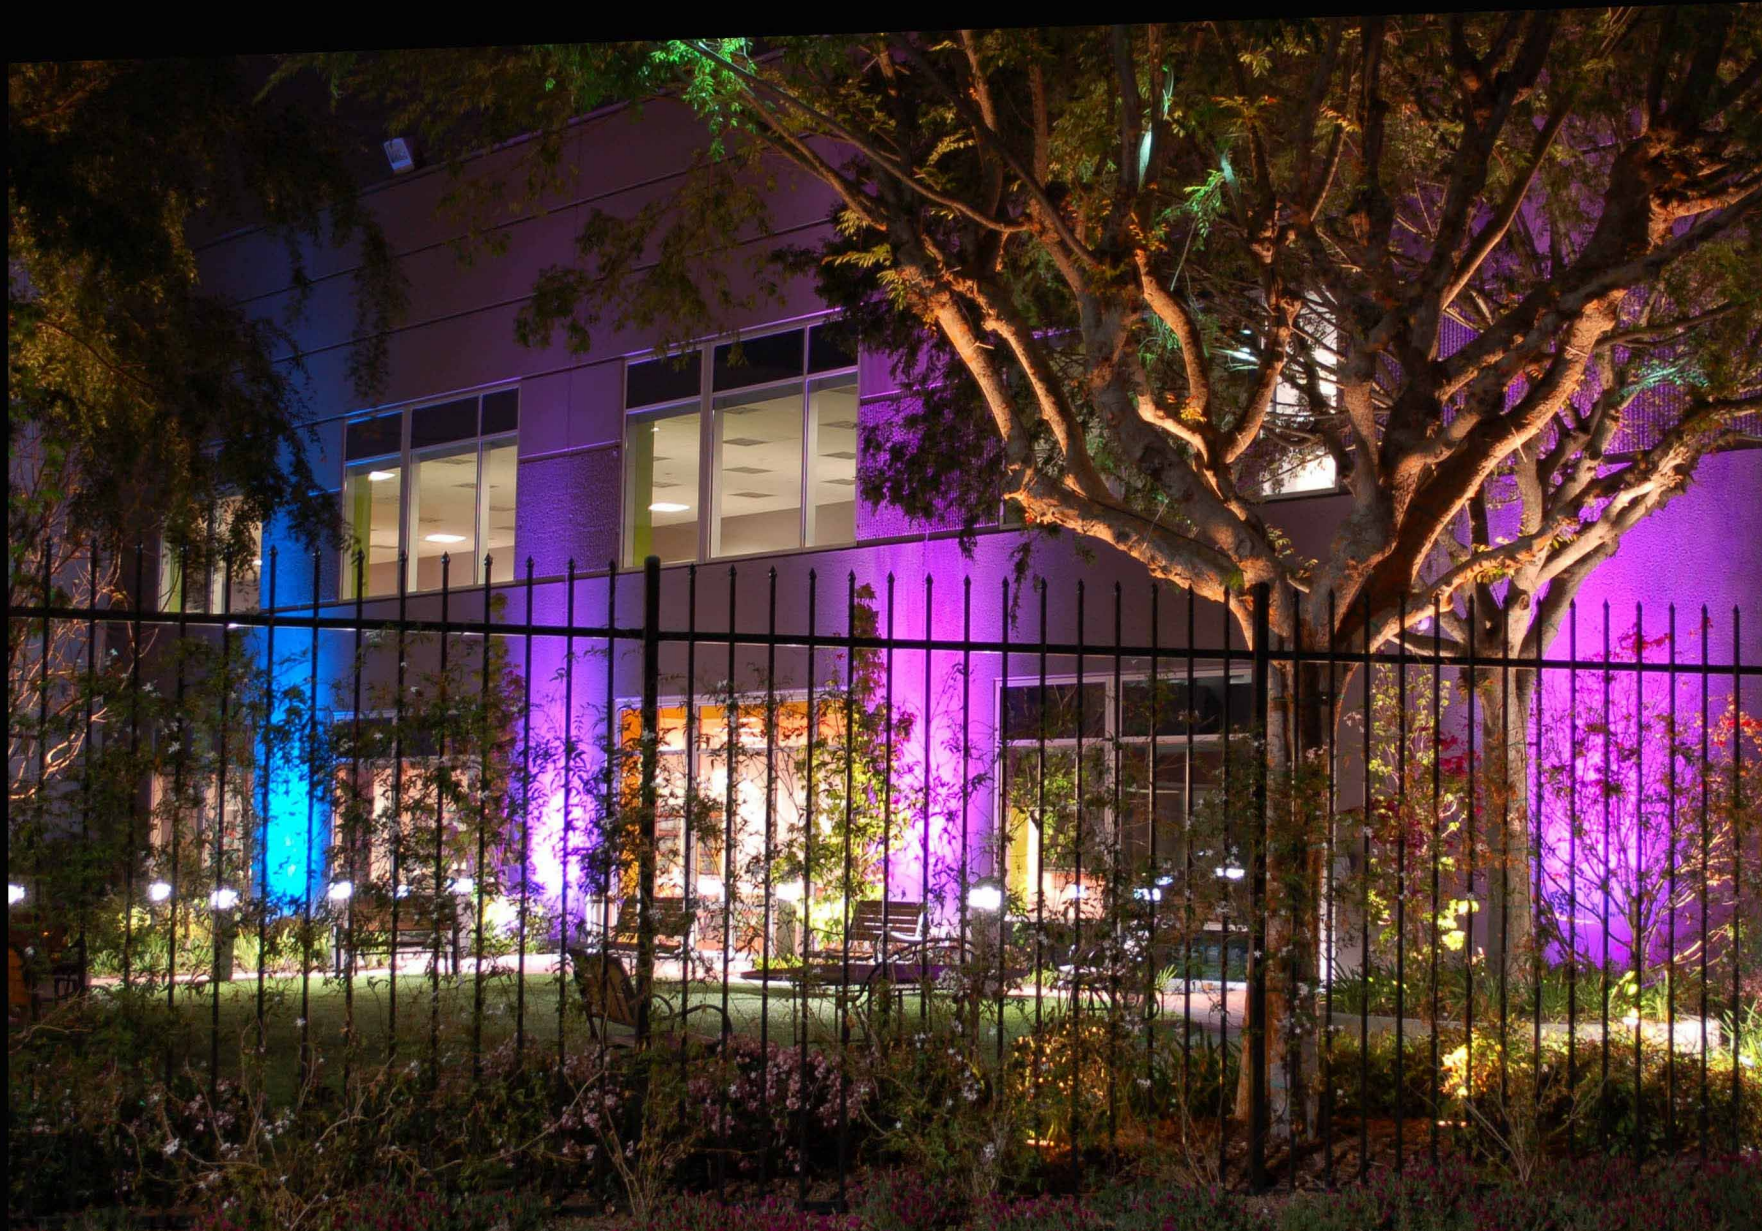

CCP-TB1

— THE LED COMPANY

Sales by Southern California Illumination

160 McCormick Avenue, Costa Mesa, CA 92626

[www.ledcohome.com](http://www.ledcohome.com)