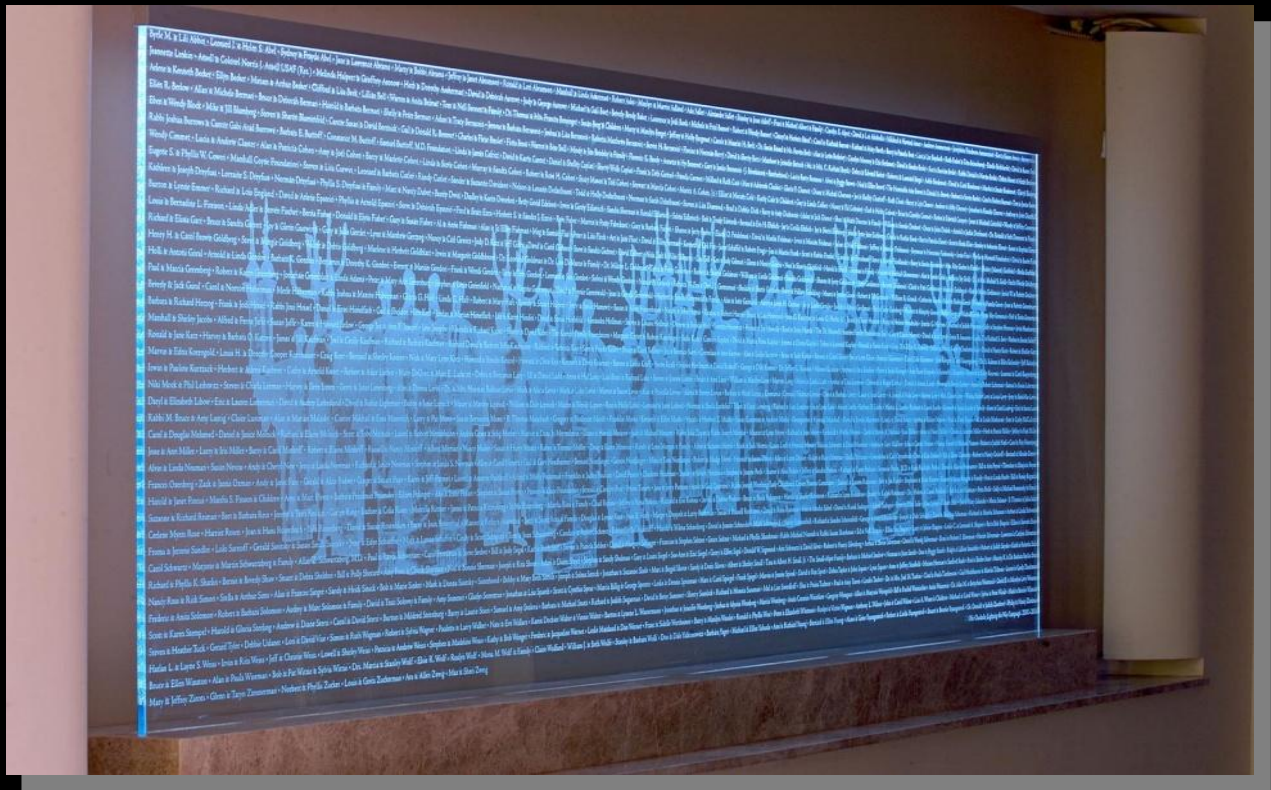

FLX100

LINEAR LED ARRAY

PROJECT:

DONOR WALL  
WASHINGTON HEBREW CONGREGATION  
WASHINGTON, D.C.

THE LED COMPANY

160 McCormick Ave, Costa Mesa, CA 92626

www.ledcohome.com