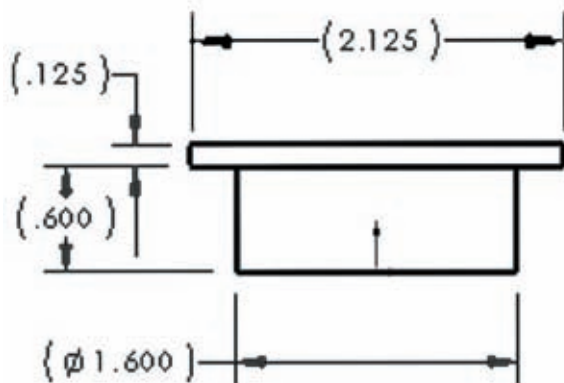

Compact Disc Light
2 1/8" diameter

APPLICATIONS:
Interior or Exterior
Cabinet & Niche Lighting
Step & Path Lighting
Used to Retro-Fit a wide
variety of fixtures

Low Profile

Eco-Friendly

Low Voltage

Multiple color
temperature options

61 Month Warranty

Description

The NZO is a low profile, low wattage unit that provides excellent service and durability for a wide range of applications.

Reliable, high performance lighting that is practically maintenance free, no bulb to change or parts to service.

Engineered specifically for LED Technology, the design of the NZO provides critical thermal transfer and heat removal.