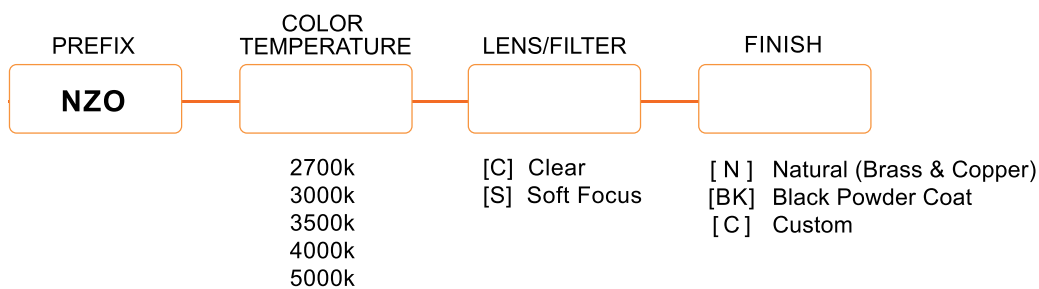

Ordering Guide

THE LED COMPANY
160 McCormick Ave, Costa Mesa, CA 92626

Phone: 714.862.2920
Fax: 714.492.1008
Email: sales@ledcohome.com
Web: www.ledcohome.com

Manufactured in the USA