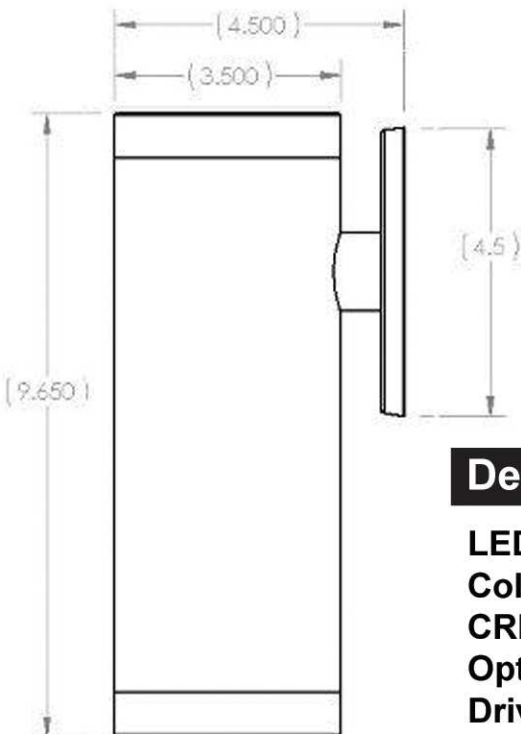

**Wall Mount LED Sconce**

- High Brightness COB Source
  - Machined 6061 Aluminum
    - Indoor / Outdoor
- Designed For Wet Locations
  - Multiple Beam Spreads
  - Multiple Power Options
    - Input: 100-277Vac
- Light Output: >1700lm@21W, 5000K Typical
- Operating Temp: -35C to 50C
  - 61 Month Warranty